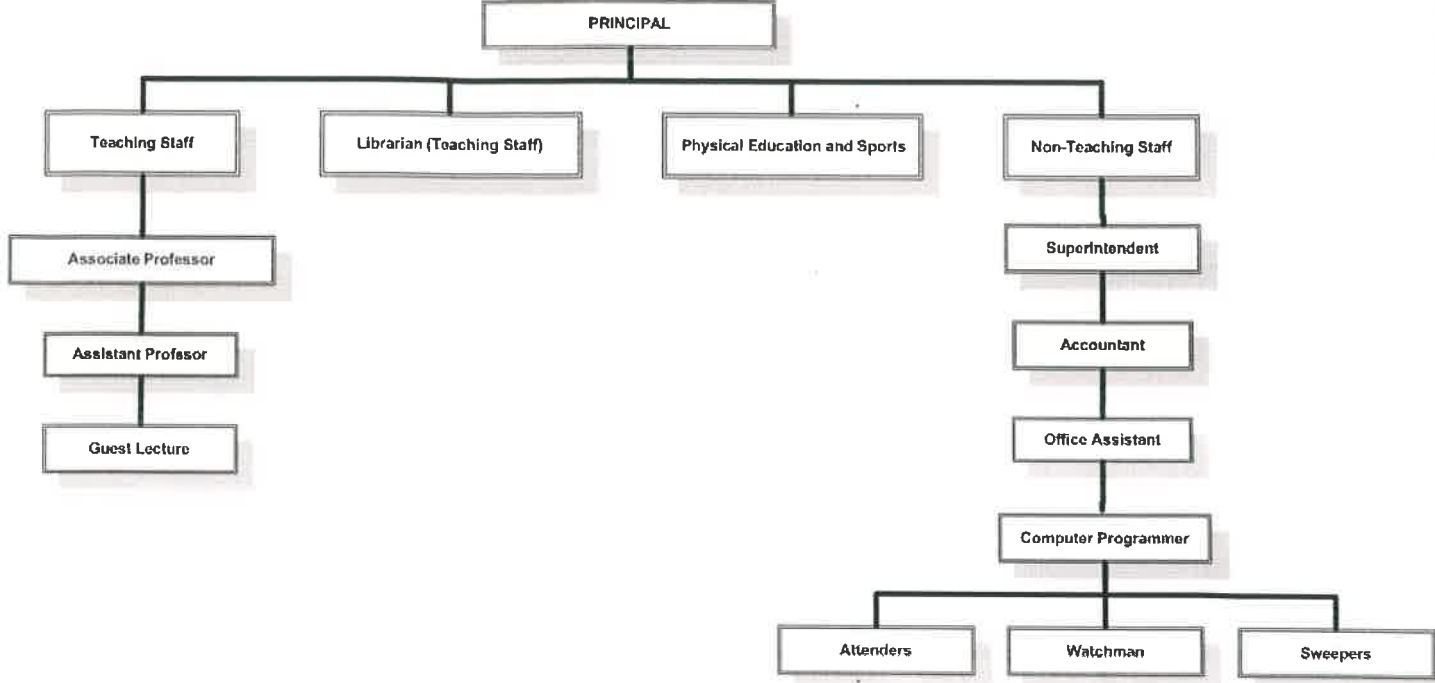

SESHADRIPURAM EDUCATIONAL TRUST

STOP USING PLASTIC BAGS

ಶೇಷಾದ್ರಿಪುರಂ ಸಂಜೆ ಕಾಲೇಜು

SESHADRIPURAM EVENING COLLEGE

No. 27, Nagappa Street, Seshadripuram, BENGALURU – 560020

Permanently Affiliated to Bengaluru City University

Website: www.sedc.ac.in Email: sedc.ac.in@gmail.com Phone: 080-22955356

NAAC Re-Accredited

PARTICULARS OF ITS ORGANISATION AS PER CLAUSE 4(1)(b)(1)

PRINCIPAL
SESHADRIPURAM EVENING COLLEGE
BANGALORE-560 020.